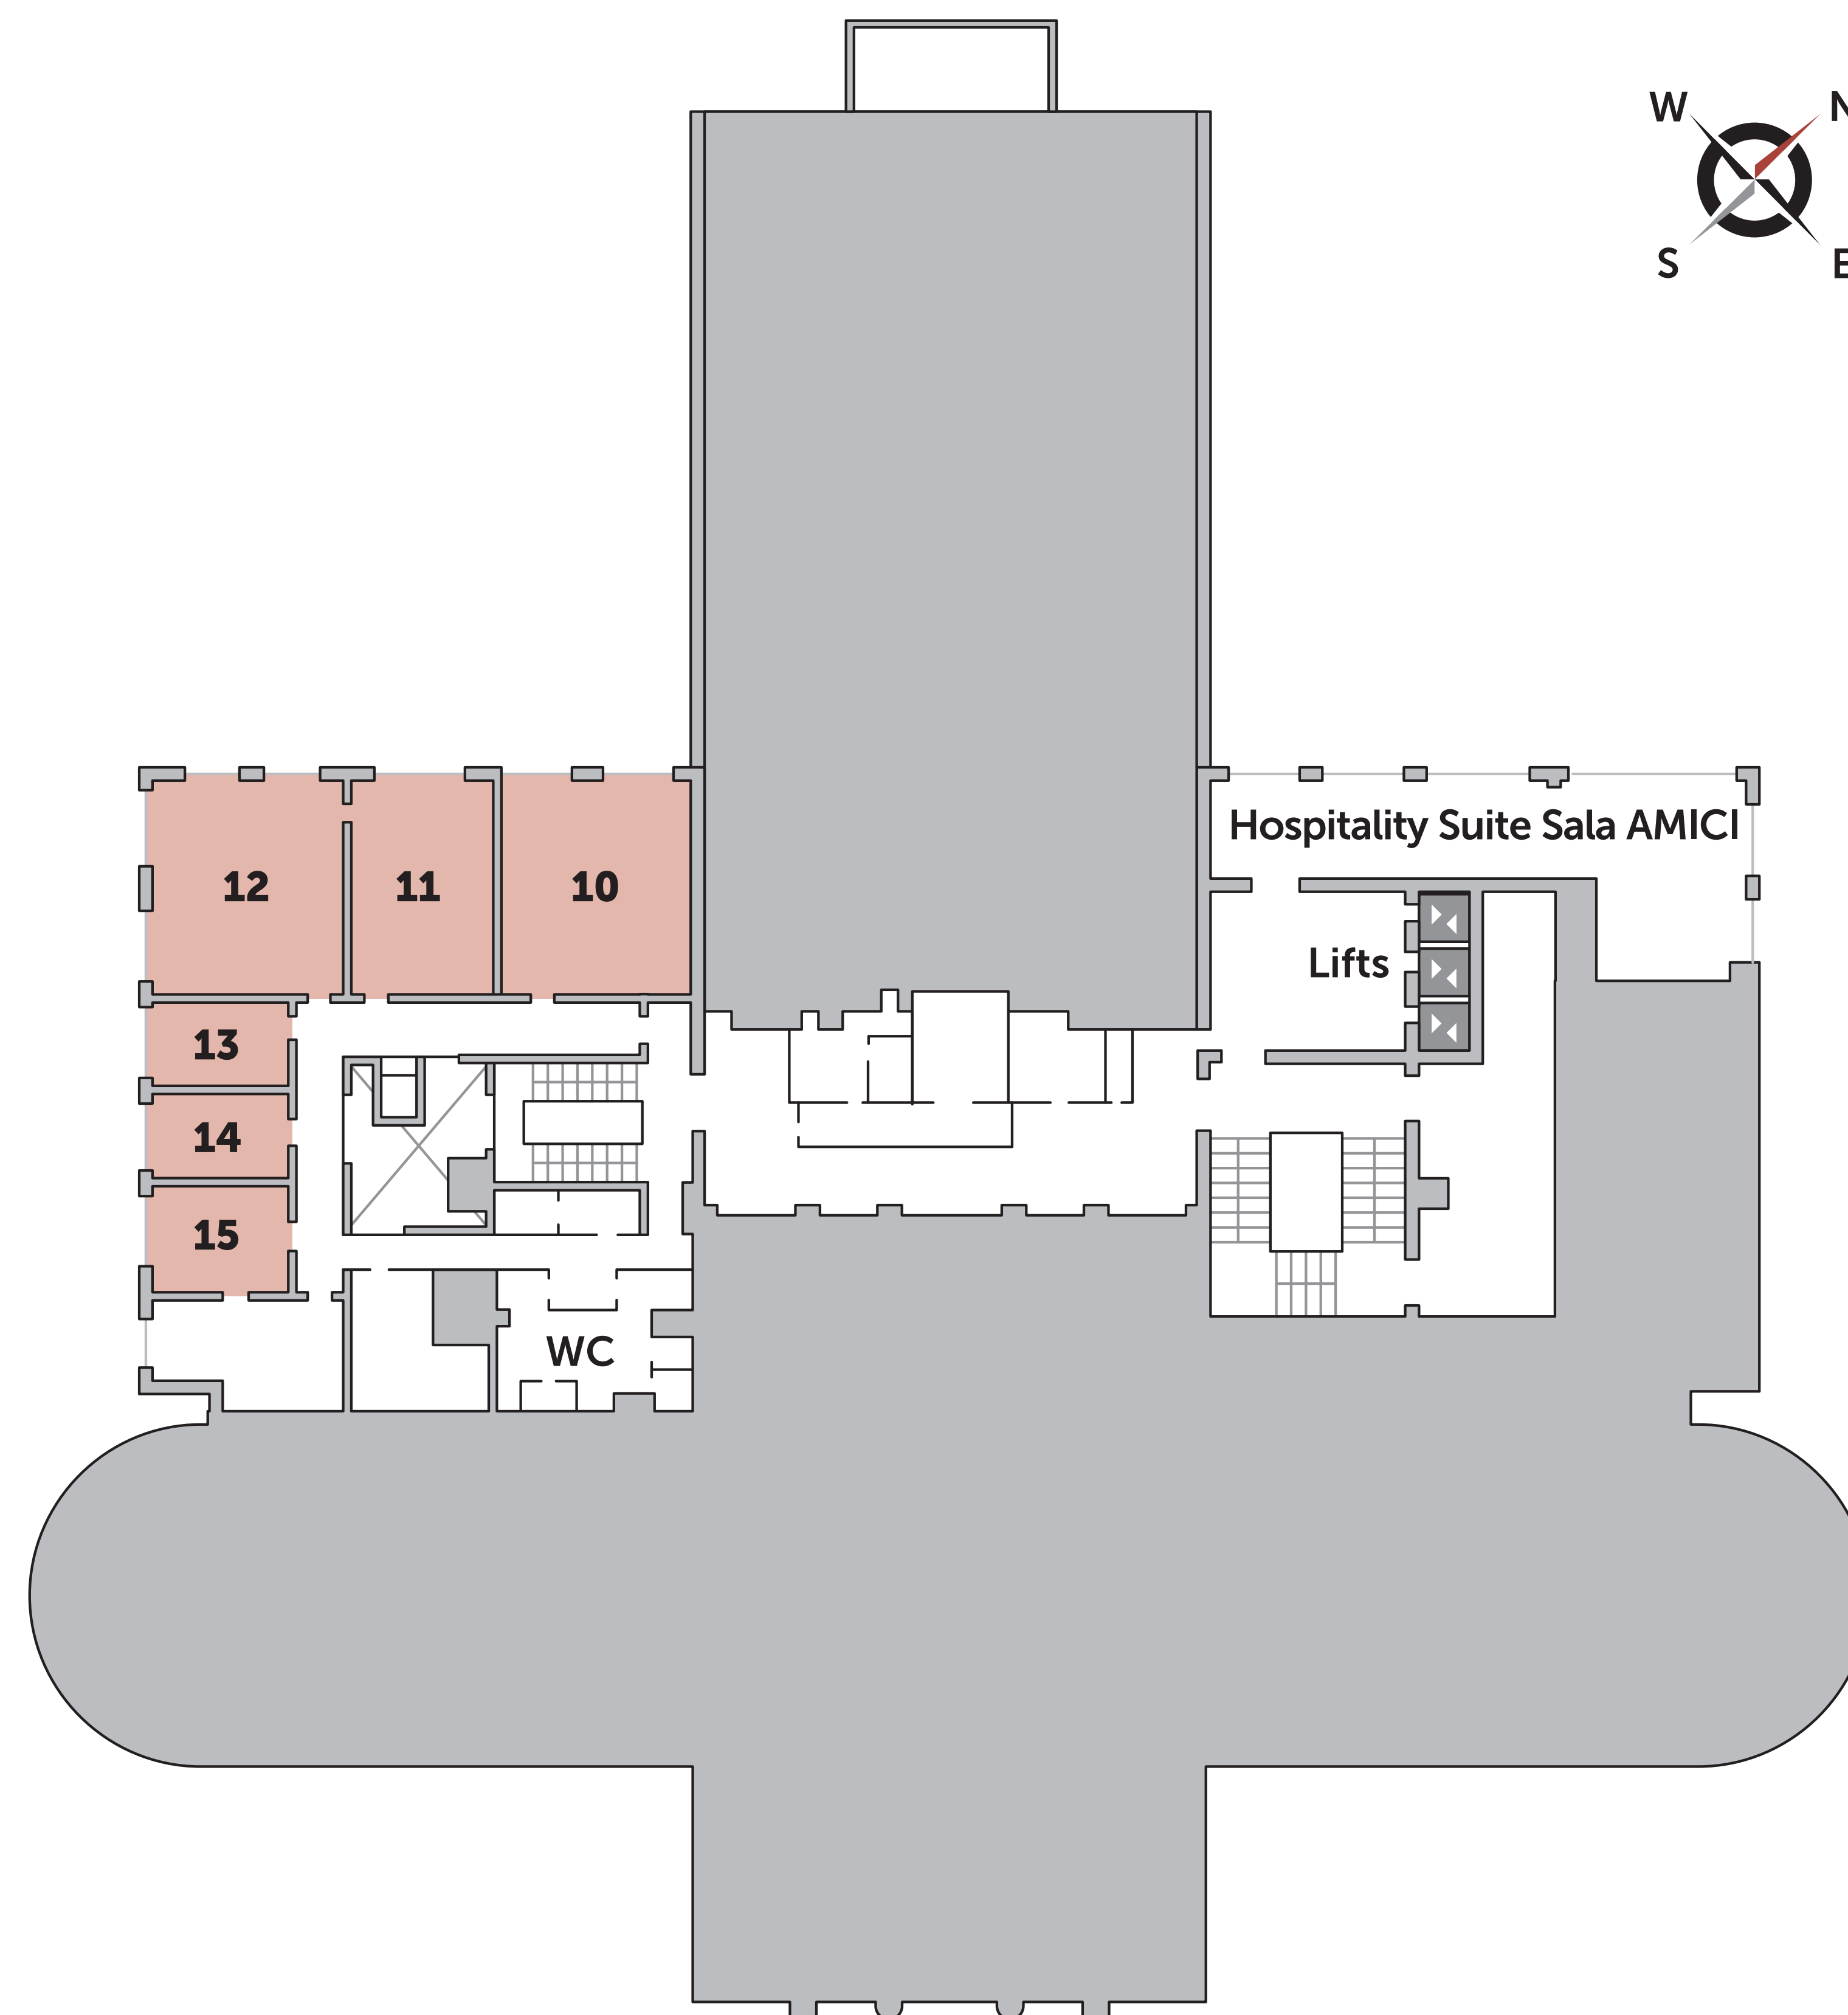

## Palazzo del Casinò LEVEL 1

- 1, 2 - Speaker Ready Room SALA GRIFFITH**
- 3 - Simulation Session Room SALA WELLES**
- 4 - Meeting Room SALA HOFFMAN**
- 5 - Meeting Room SALA SPIELBERG**
- 6 - Meet the Expert Seminar Room SALA BEATTY**
- 7 - Meet the Expert Seminar Room SALA KUBRICK**
- 8 - Meet the Expert Seminar Room SALA BARDOT**
- 9 - Meeting Room SALA PFEIFFER**

# Venue Plan

## Palazzo del Casinò LEVEL 2

- 10 - Session Hall SALA MANGANO**
- 11 - EANS Meeting Room SALA ROSSI DRAGO**
- 12 - Session Hall SALA MARTINELLI**
- 13 - Meeting Room SALA CHIARI**
- 14 - Meeting Room SALA KOSCINA**
- 15 - Meeting Room SALA BUY**

# Venue Plan

Palazzo del Casinò  
LEVEL 3

- 16 - Meeting Room SALA CARDINALE
- 17 - Meeting Room SALA PAMPANINI
- 18 - Meeting Room SALA MAGNANI
- 19 - Meeting Room LOLLOBRIGIDA
- 20 - Meeting Room SALA MAGNANI