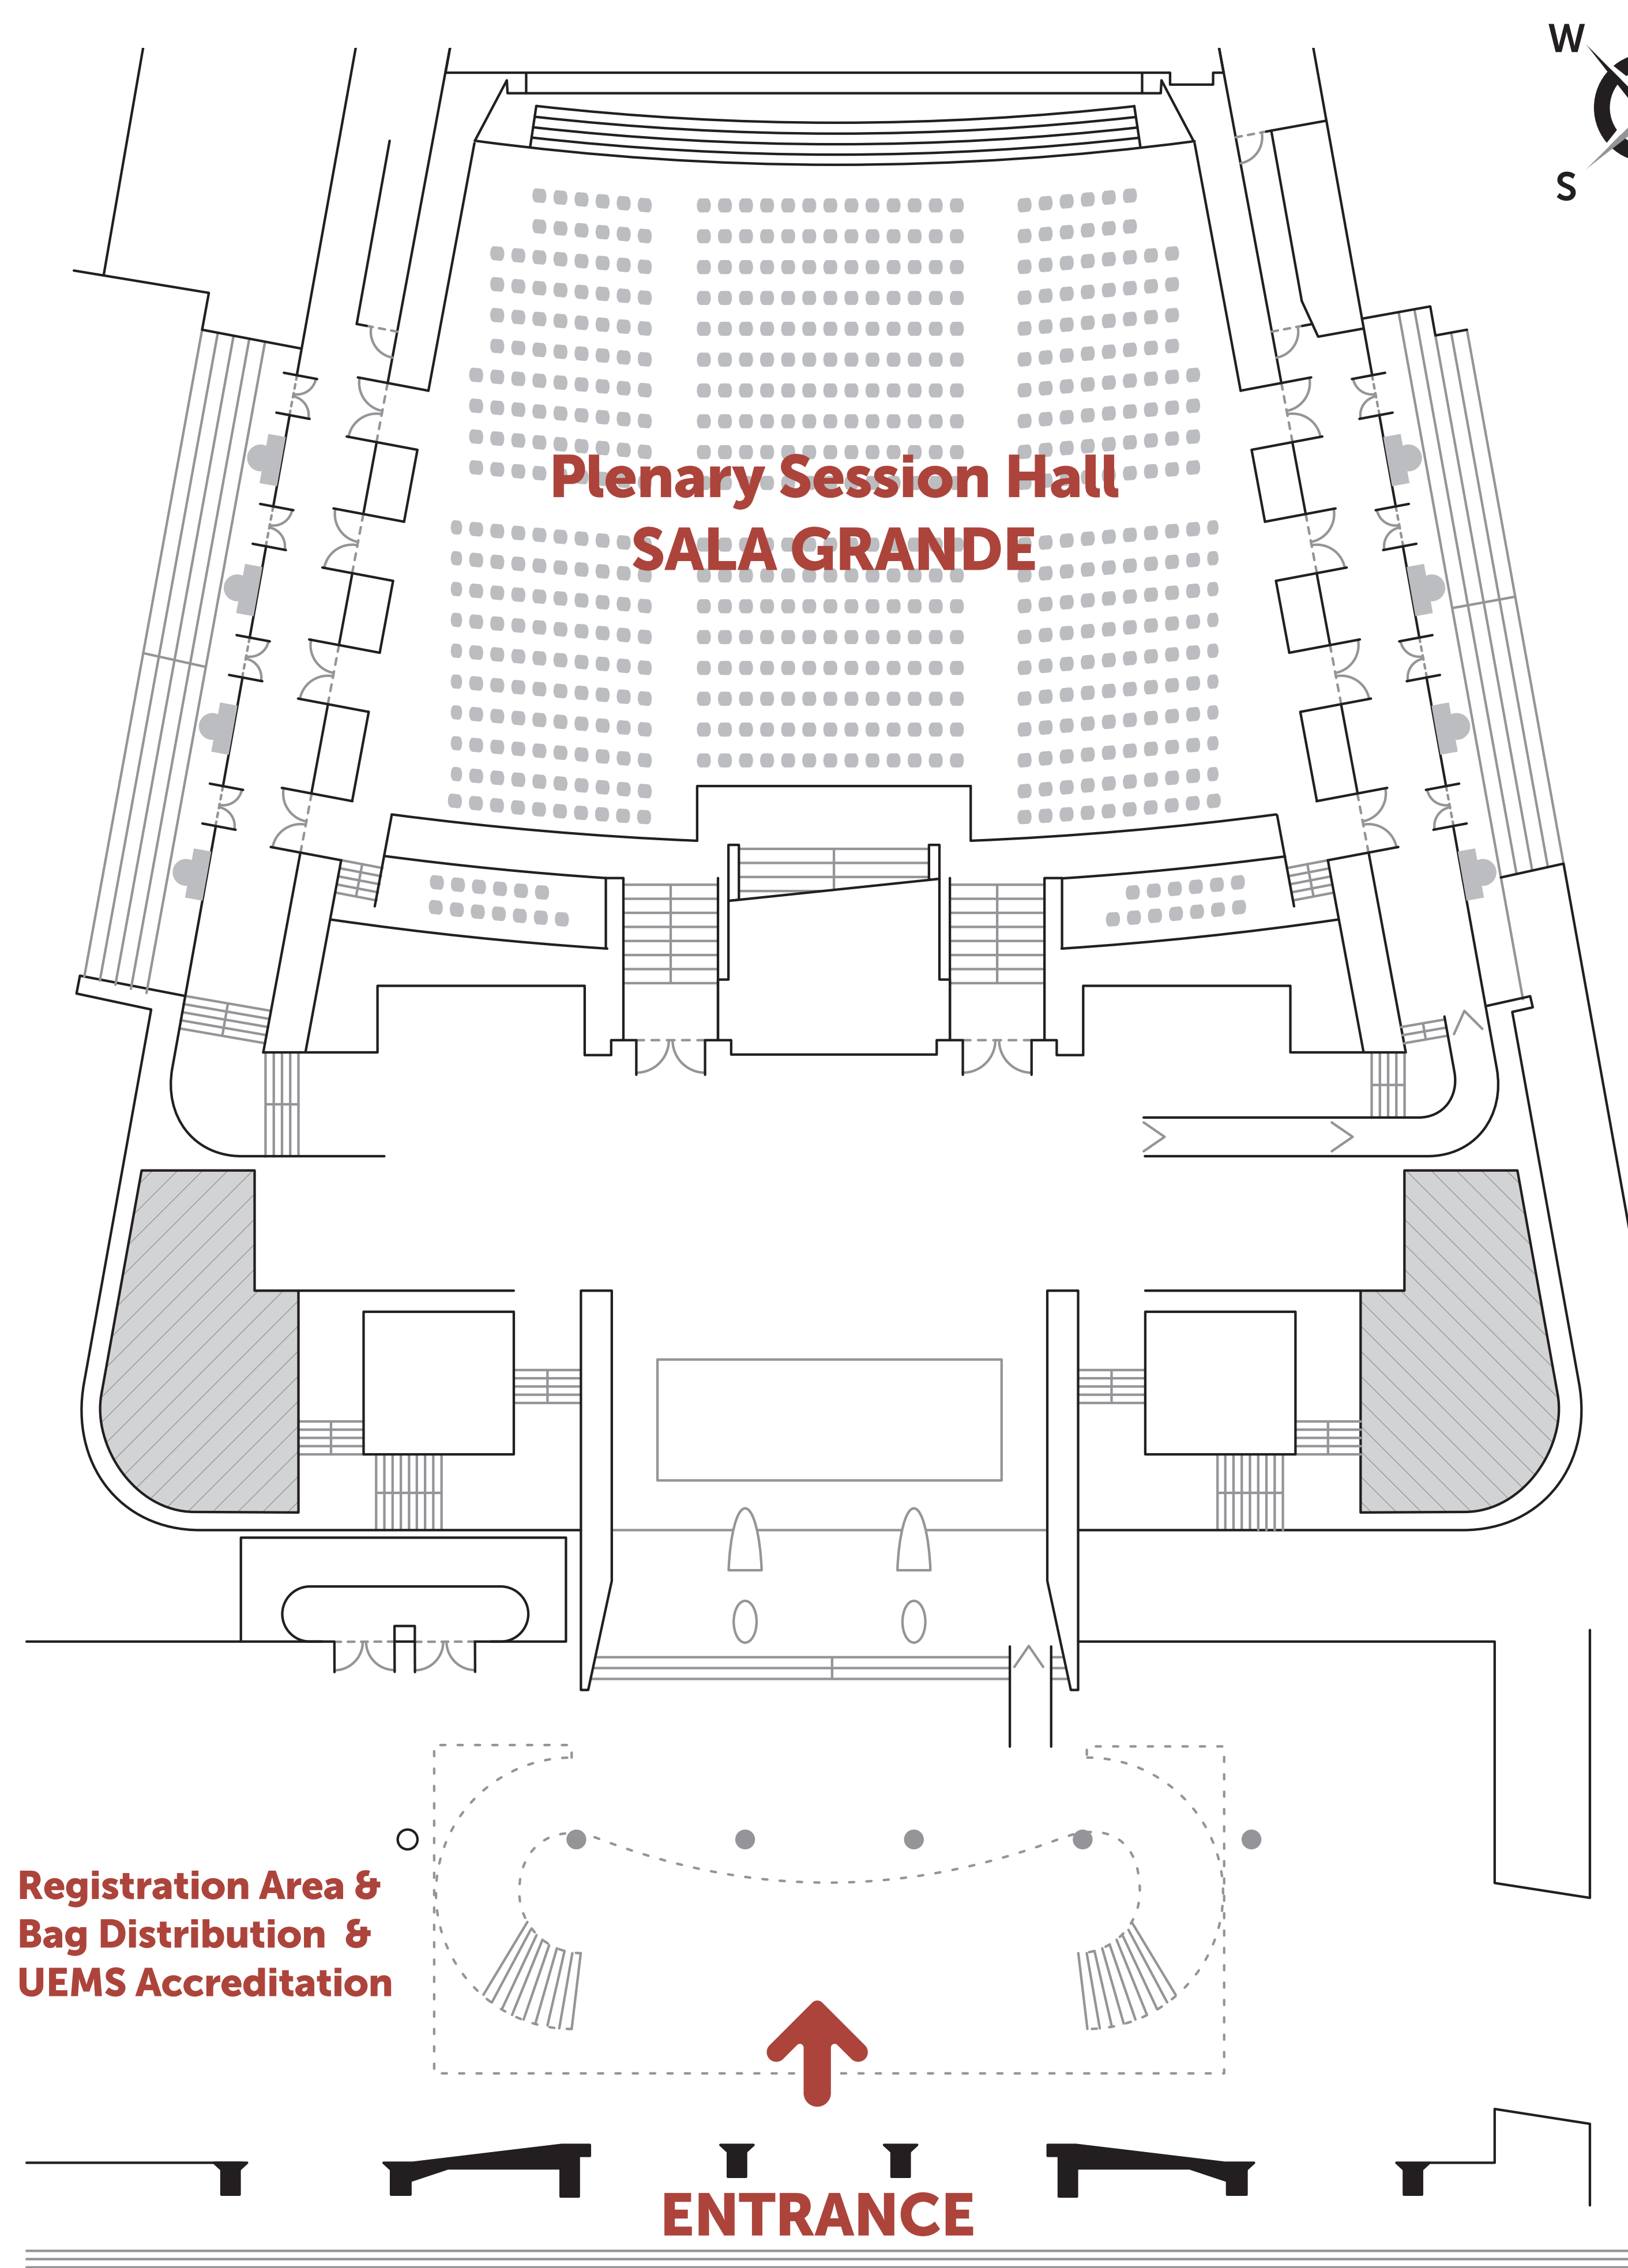

Venue Plan

Palazzo del Cinema
LEVEL 0 (Entrance Level)