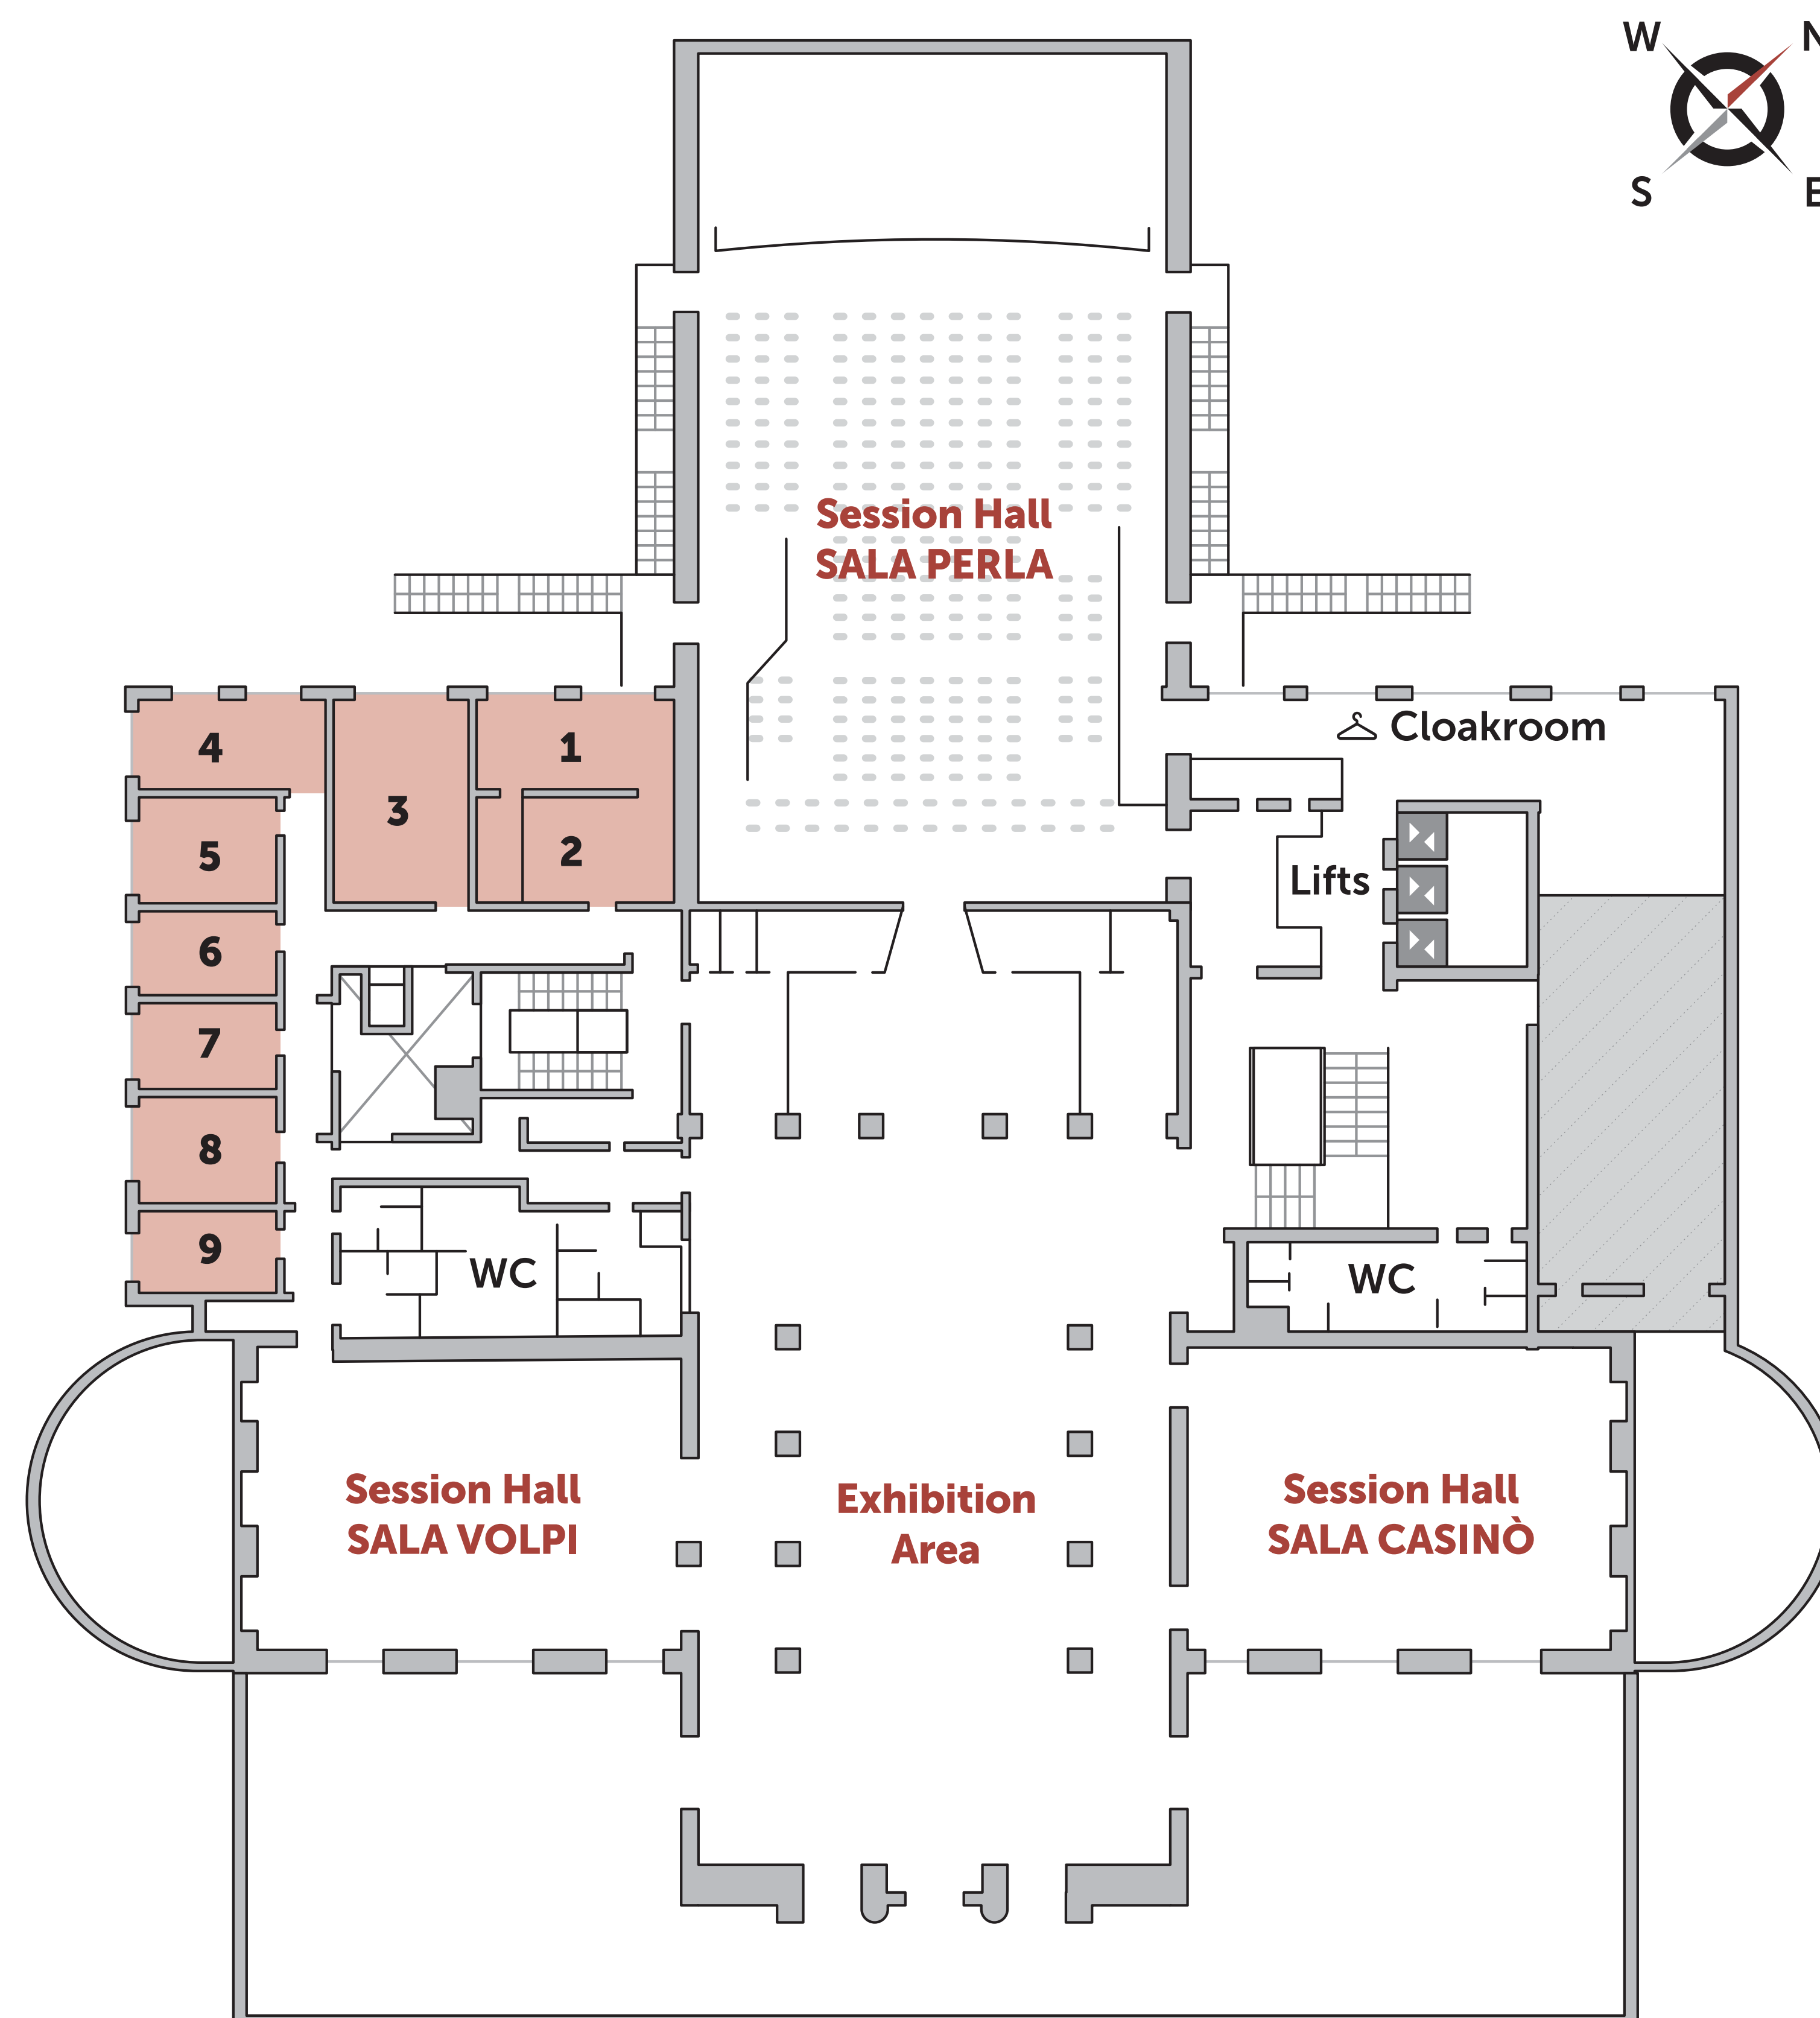

# Venue Plan

Palazzo del Cinema  
LEVEL -1

# Venue Plan

## Palazzo del Casinò LEVEL 1

- 1, 2 - Speaker Ready Room SALA GRIFFITH**
- 3 - Simulation Session Room SALA WELLES**
- 4 - Meeting Room SALA HOFFMAN**
- 5 - Meeting Room SALA SPIELBERG**
- 6 - Meet the Expert Seminar Room SALA BEATTY**
- 7 - Meet the Expert Seminar Room SALA KUBRICK**
- 8 - Meet the Expert Seminar Room SALA BARDOT**
- 9 - Meeting Room SALA PFEIFFER**

## Palazzo del Casinò LEVEL 2

- 10 - Session Hall SALA MANGANO**
- 11 - EANS Meeting Room SALA ROSSI DRAGO**
- 12 - Session Hall SALA MARTINELLI**
- 13 - Meeting Room SALA CHIARI**
- 14 - Meeting Room SALA KOSCINA**
- 15 - Meeting Room SALA BUY**